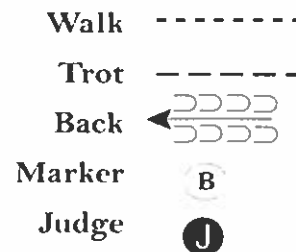

[S/1-23]

Pattern Provided by:

Lisa Miller

Morrow Co Fair English Day

English Showmanship WT (Class 5)

Show Date: 08-27-2024

w w w . H o r s e S h o w P a t t e r n s . c o m

w w w . H o r s e S h o w P a t t e r n s . c o m

Be ready at A.

1. Trot from A to B.
2. Walk from B to the judge.
3. Stop and set up for inspection.
4. When dismissed, turn 90 degrees.
5. Trot away from judge and follow the instructions of your ring steward.