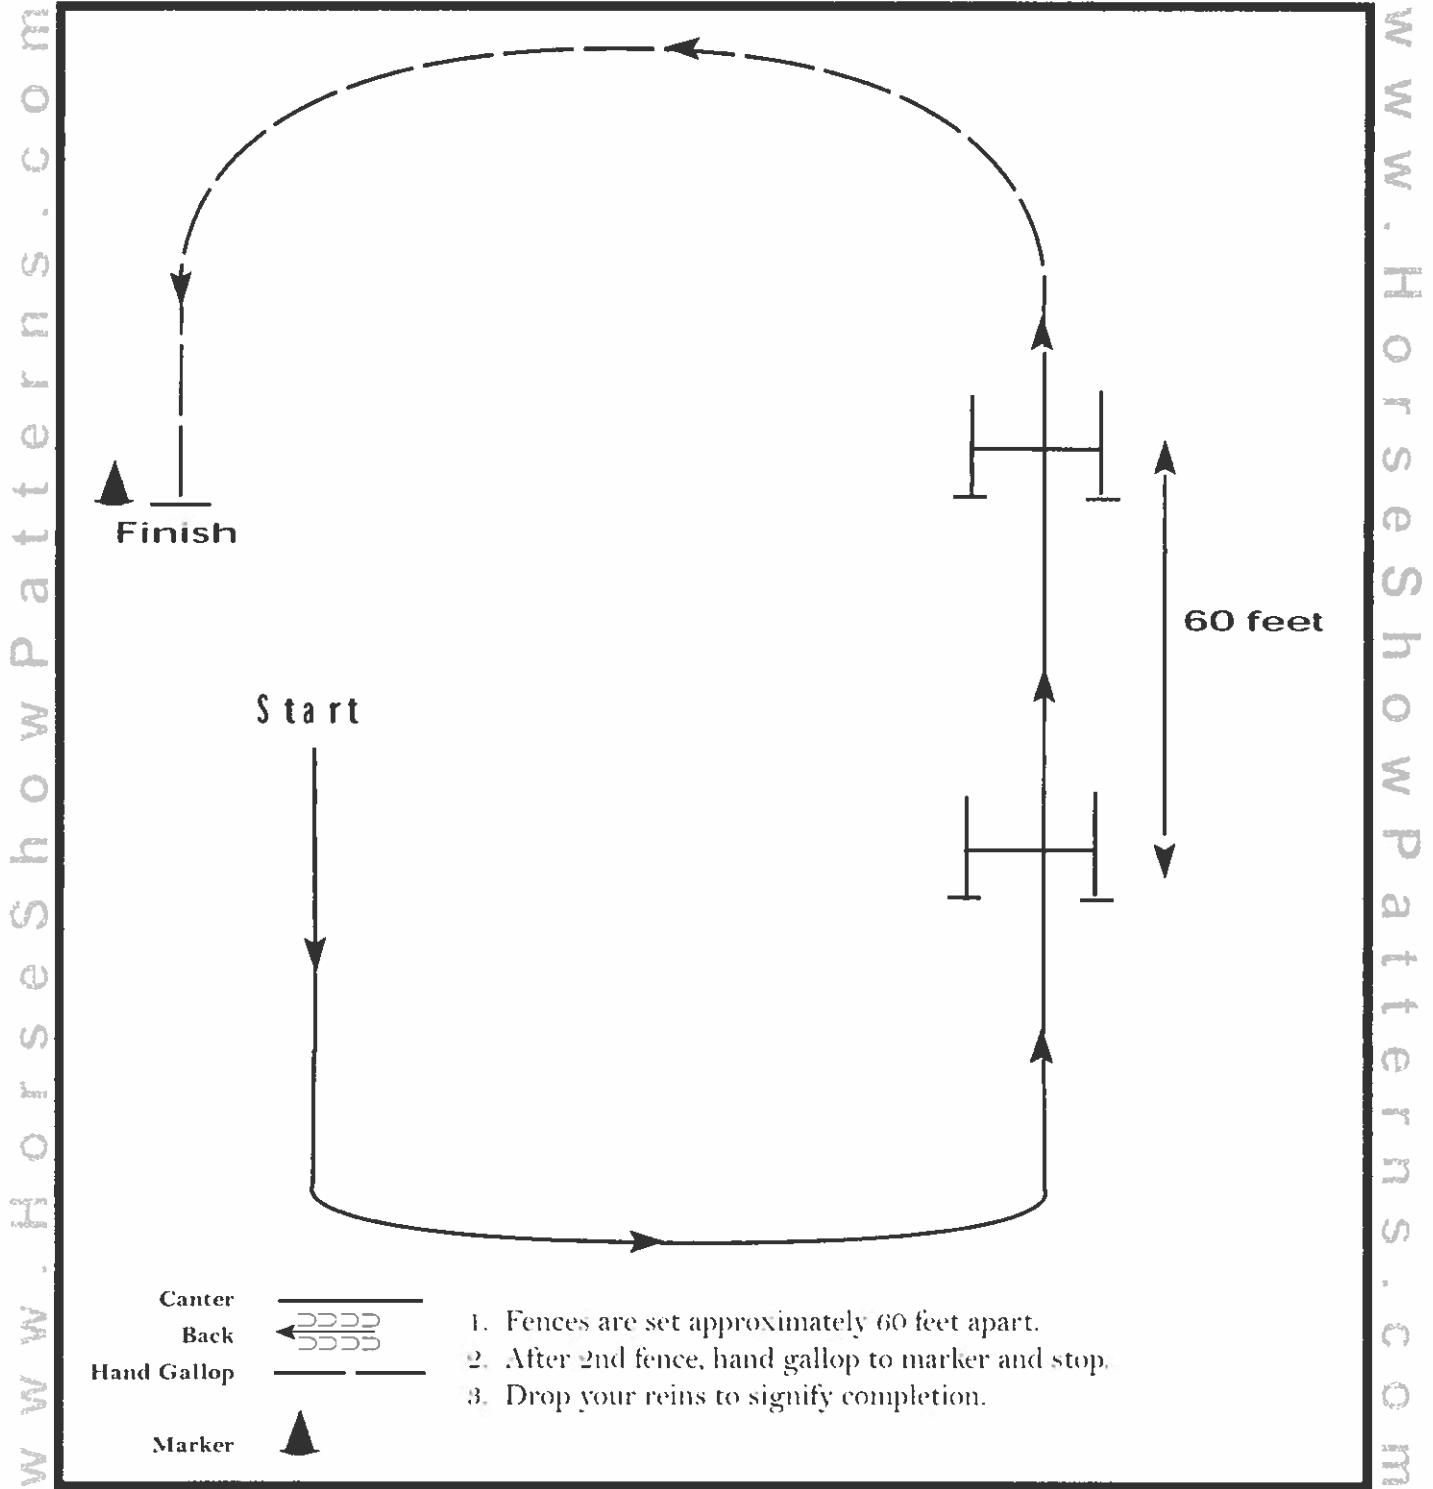

Morrow Co Fair English Day

Hunter Hack

Show Date: 08-27-2024

[HH/60-5]

Pattern Provided by:

Lisa Miller