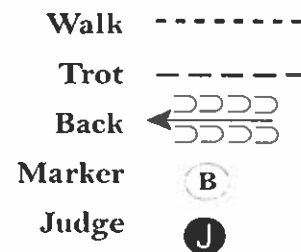

Show Date: 08-27-2024

www.HorseShowPatterns.com

www.HorseShowPatterns.com

Be ready at A.

1. Walk to B.
2. Trot around B and to judge.
3. Stop and set up for inspection.
4. When dismissed, back one horse length.
5. Turn 270 degrees and walk straight off.

Be ready at A.

1. Trot from A to B.
2. Walk from B to the judge.
3. Stop and set up for inspection.
4. When dismissed, turn 90 degrees.
5. Trot away from judge and follow the instructions of your ring steward.